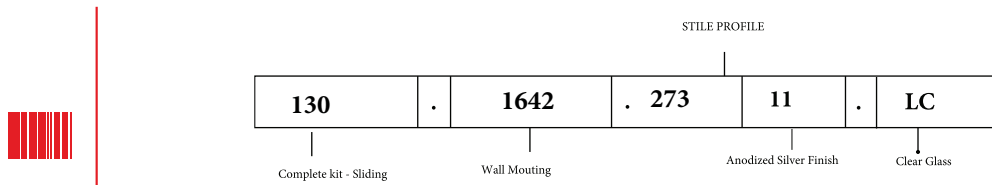

130		COMPLETE DOOR KIT		
LIN Complete kit				
	130		DOOR PANEL (Sliding Aluminum Door)	
			.	
		1642	W – Wall	
		250	C – Ceiling	
		260	C2 – Ceiling (Double)	
		270	C3 – Ceiling (Triple)	
			.	
			273	STILE 273 - 1 " Thick Profile
			263	STILE 263 - 1 3/16" Thick Profile with Gasket

Tracks		ALUMINUM FINISHES CODES			
FINISH COLOR					
	11		AS	Anodized Silver	STANDARD
	15		PB	Painted Black	
	28		MG	Metal Grey	SPECIAL
	30		G	Graphite	
	32		PW	Painted White	
	39		WR	White Ral 9002	

Codes		GLASS FINISHES		
FINISH COLOR				
.. LC		Clear		STANDARD
.. LF		Frosted		STANDARD
.. LB		Clear Bronze		SPECIAL
.. LG		Clear Grey		
.. SW		Super White		
.. RG		Reeded Glass		

EXAMPLE