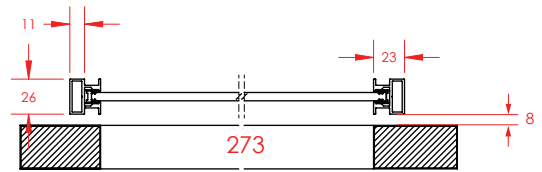

EXAMPLE

130

COMPLETE DOOR AND TRACK SYSTEMS

MEASUREMENTS DESCRIPTION

250 - SINGLE UNDERMOUNT

250

EXAMPLE

STILE PROFILE

130	.	250	.	273	.	11	.	LC
Complete kit - Sliding		Single Under Mounting		Anodized Silver Finish		Clear Glass		

130

COMPLETE DOOR AND TRACK SYSTEMS

MEASUREMENTS DESCRIPTION

1642- WALL MOUNT

1642

EXAMPLE

STILE PROFILE