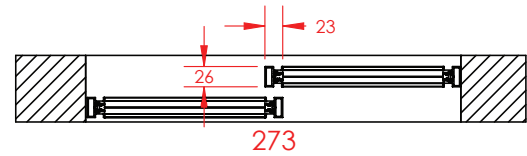

130

COMPLETE DOOR AND TRACK SYSTEMS

MEASUREMENTS DESCRIPTION

260 - DOUBLE UNDERMOUNT

260