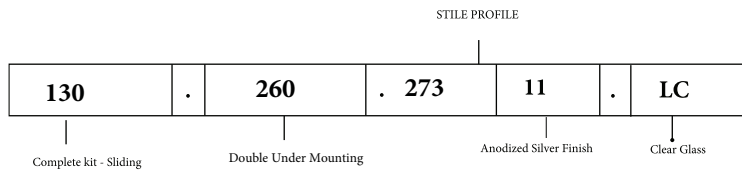

130

COMPLETE DOOR AND TRACK SYSTEMS

MEASUREMENTS DESCRIPTION

260 - DOUBLE UNDERMOUNT

260

EXAMPLE