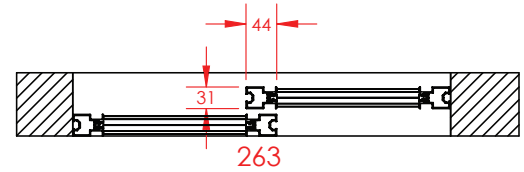

130

COMPLETE DOOR AND TRACK SYSTEMS

MEASUREMENTS DESCRIPTION

260 - DOUBLE UNDERMOUNT

260