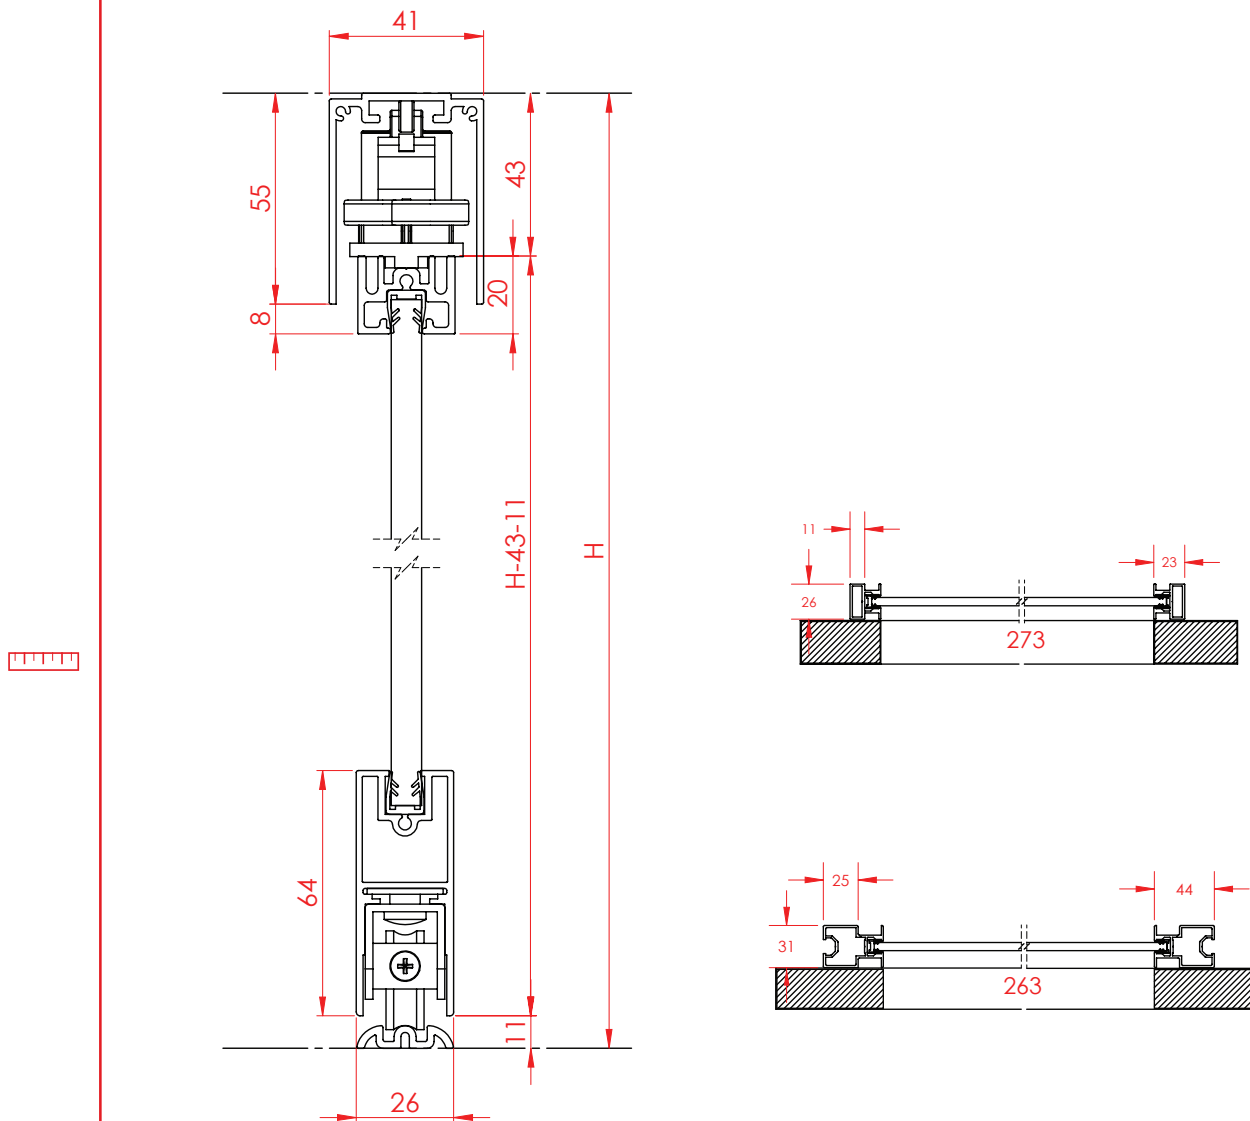

EXAMPLE

130

COMPLETE DOOR AND TRACK SYSTEMS

MEASUREMENTS DESCRIPTION

250 - SINGLE UNDERMOUNT

250

EXAMPLE

STILE PROFILE