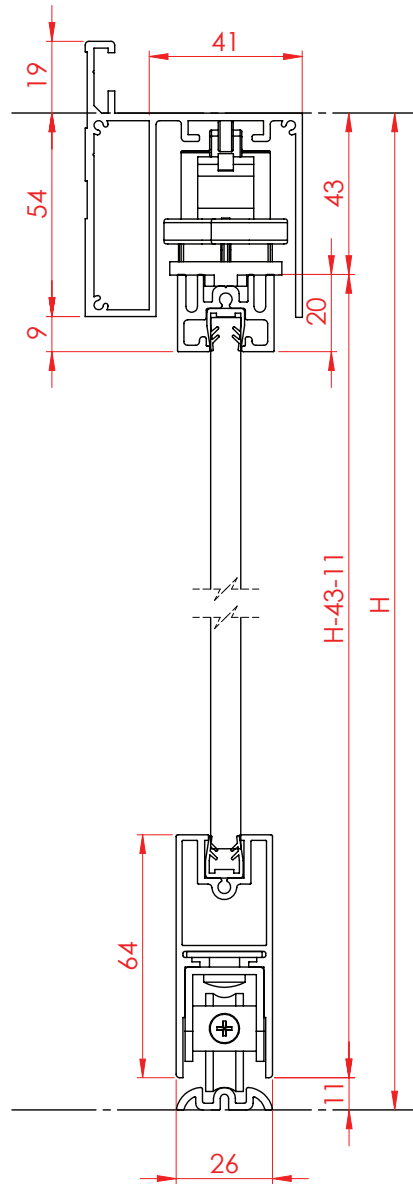

130

COMPLETE DOOR AND TRACK SYSTEMS

MEASUREMENTS DESCRIPTION

1642- WALL MOUNT

1642

EXAMPLE

STILE PROFILE

Complete kit - Sliding

Wall Mounting

Anodized Silver Finish

Clear Glass