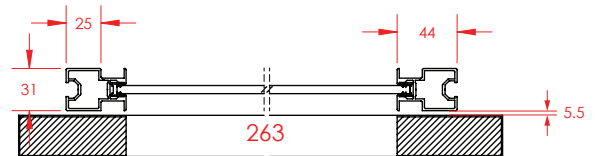

130	.	250	.	273	.	11	.	LC
Complete kit - Sliding		Single Under Mounting		Anodized Silver Finish		Clear Glass		

130

COMPLETE DOOR AND TRACK SYSTEMS

MEASUREMENTS DESCRIPTION

1642- WALL MOUNT

1642

EXAMPLE

STILE PROFILE